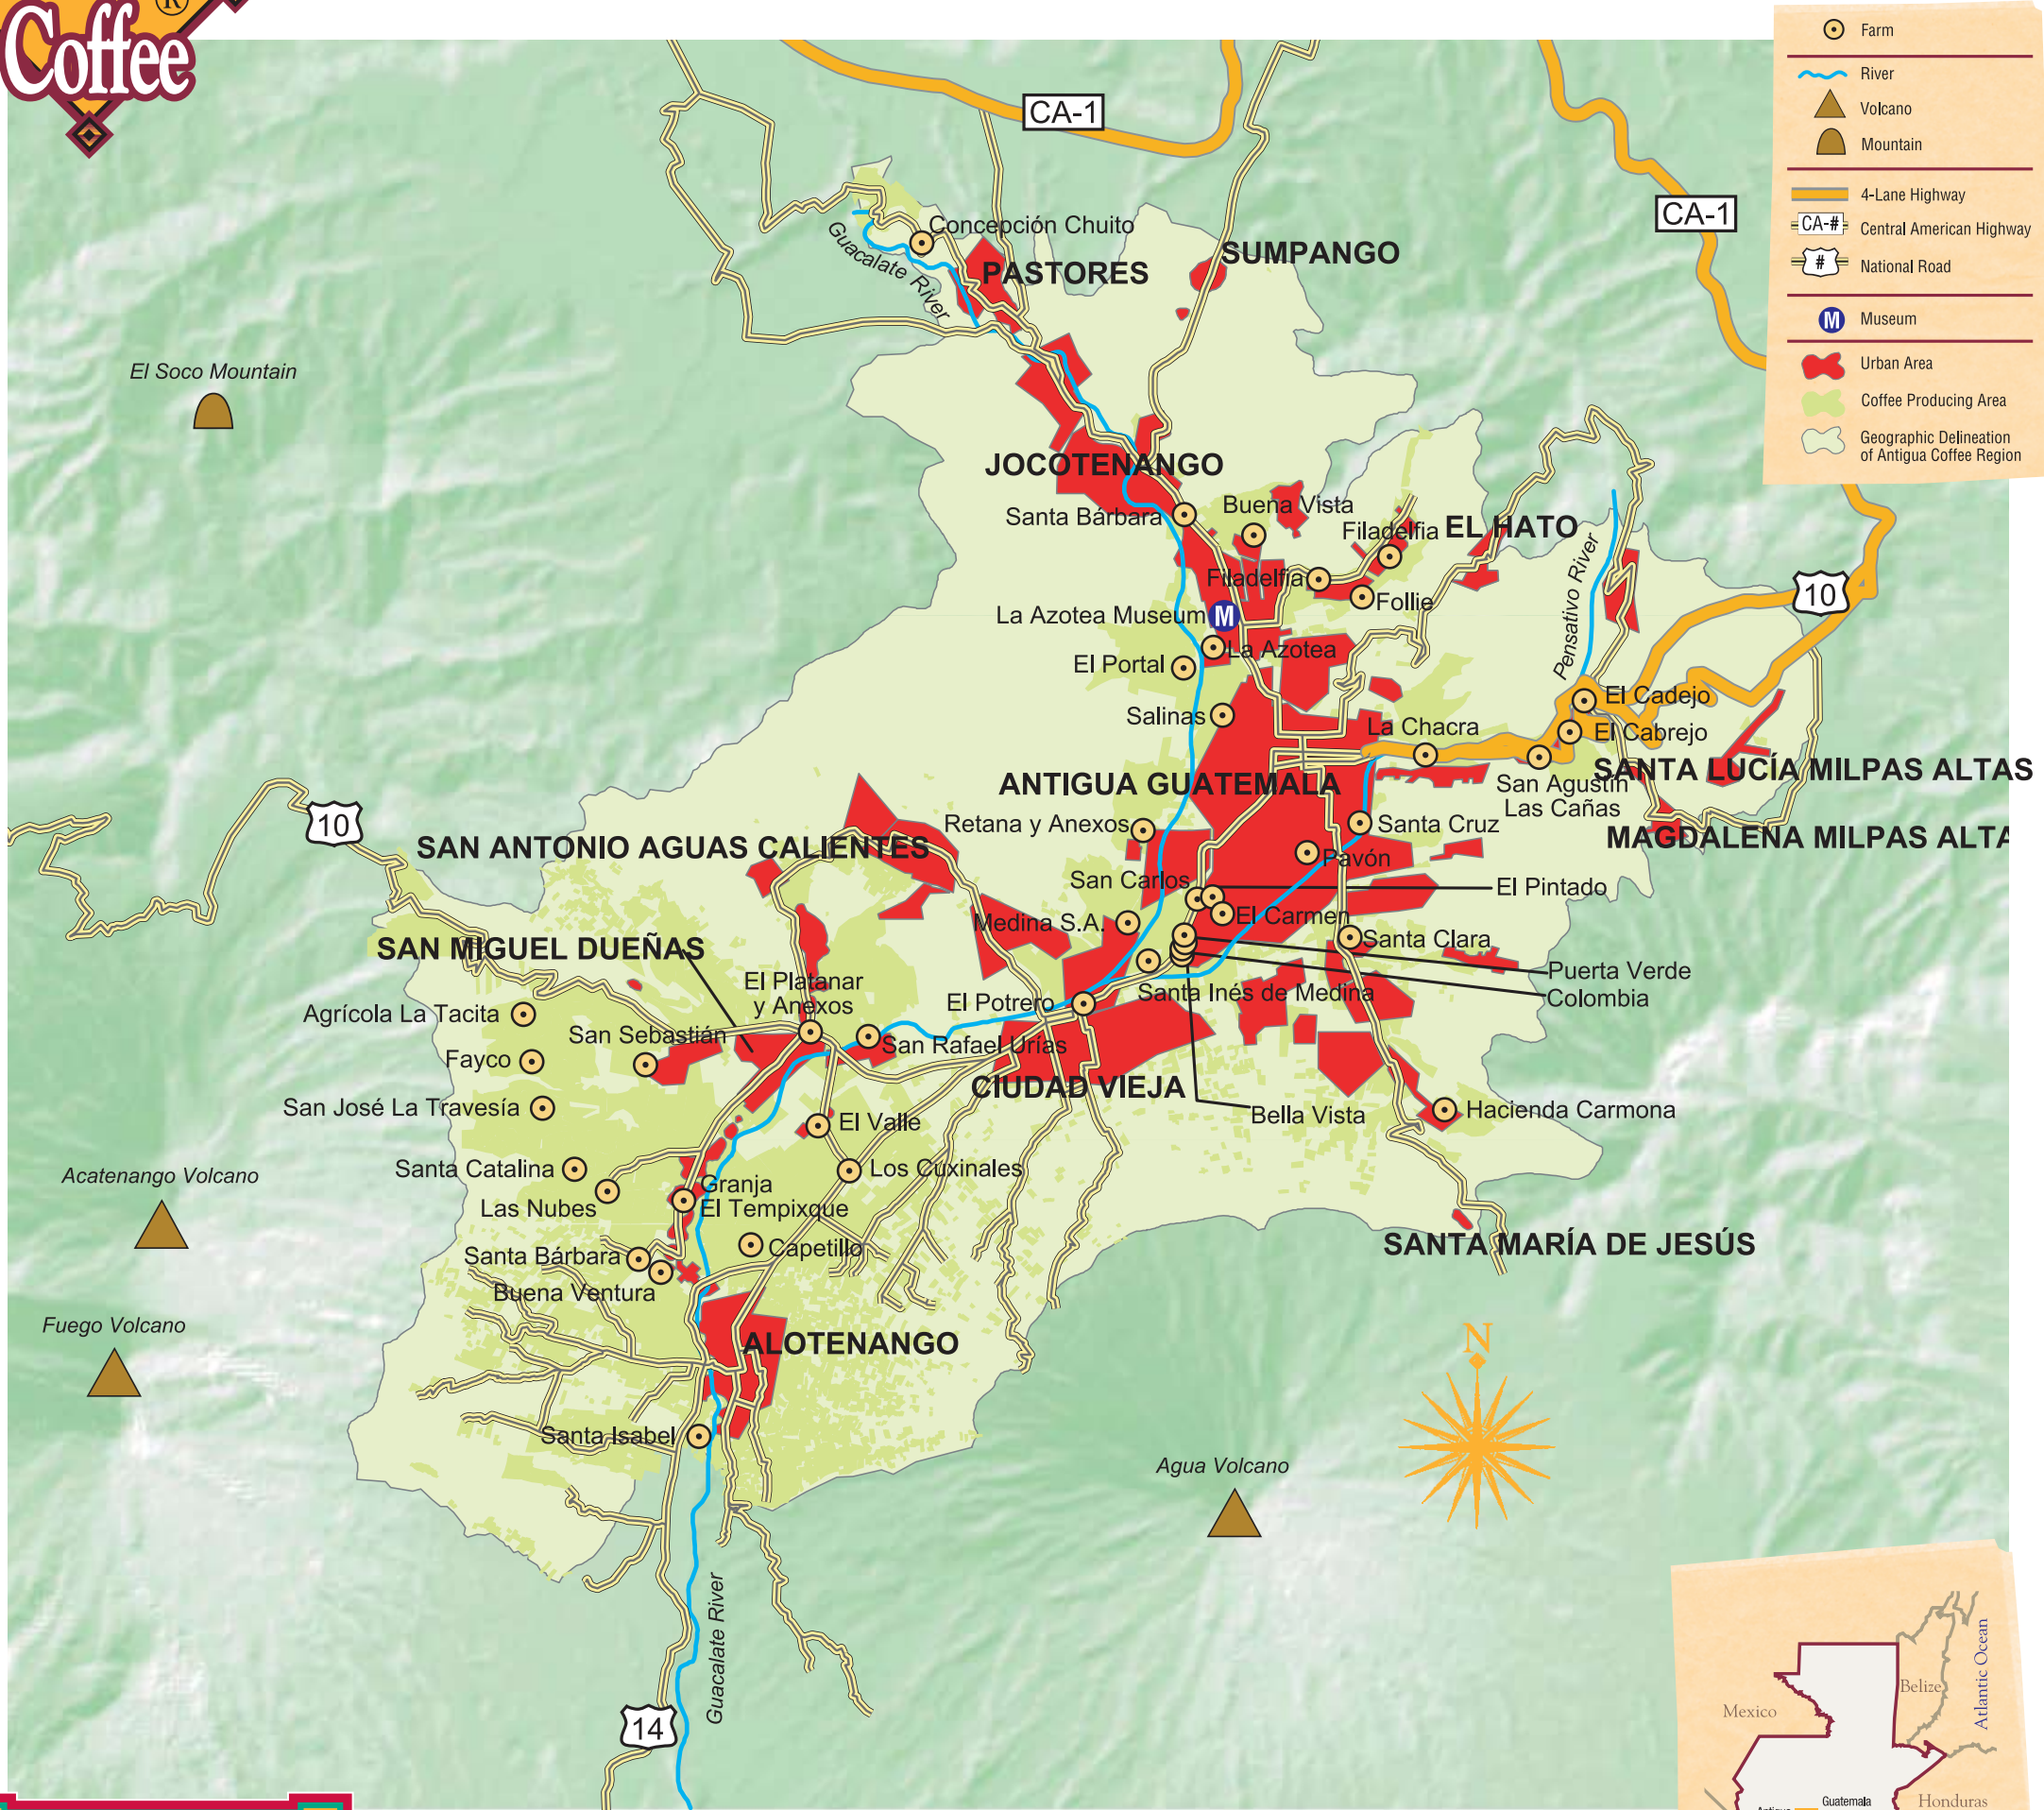

Antigua Coffee

- Farm
- River
- Volcano
- Mountain
- 4-Lane Highway
- Central American Highway
- National Road
- Museum
- Urban Area
- Coffee Producing Area
- Geographic Delineation of Antigua Coffee Region